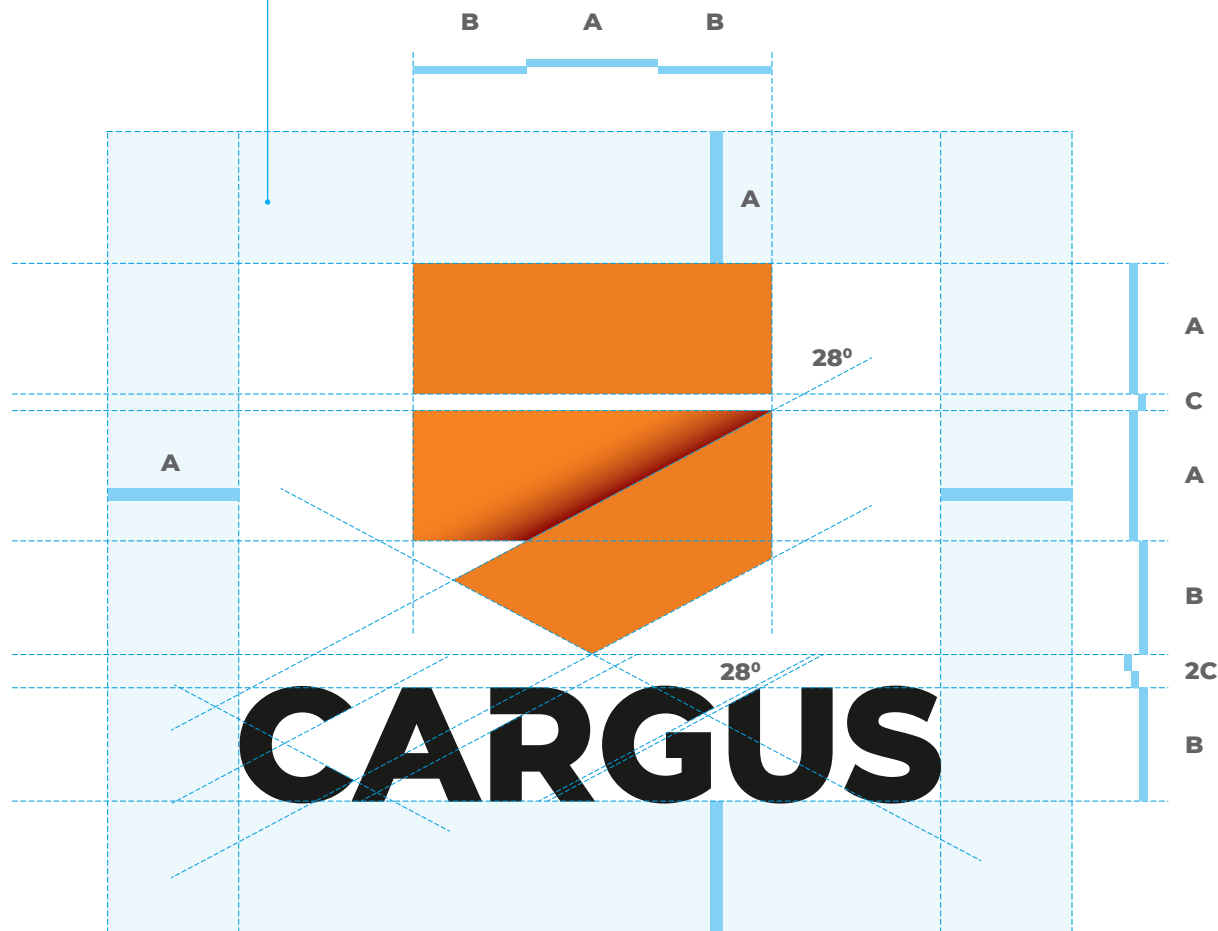

The clear space surrounding the logo must be equal to the height of A.

The letters were cut at the same angle as the fold in the symbol (28°).

CLEAR SPACE

A is equal to the height of the horizontal stripes in the symbol.